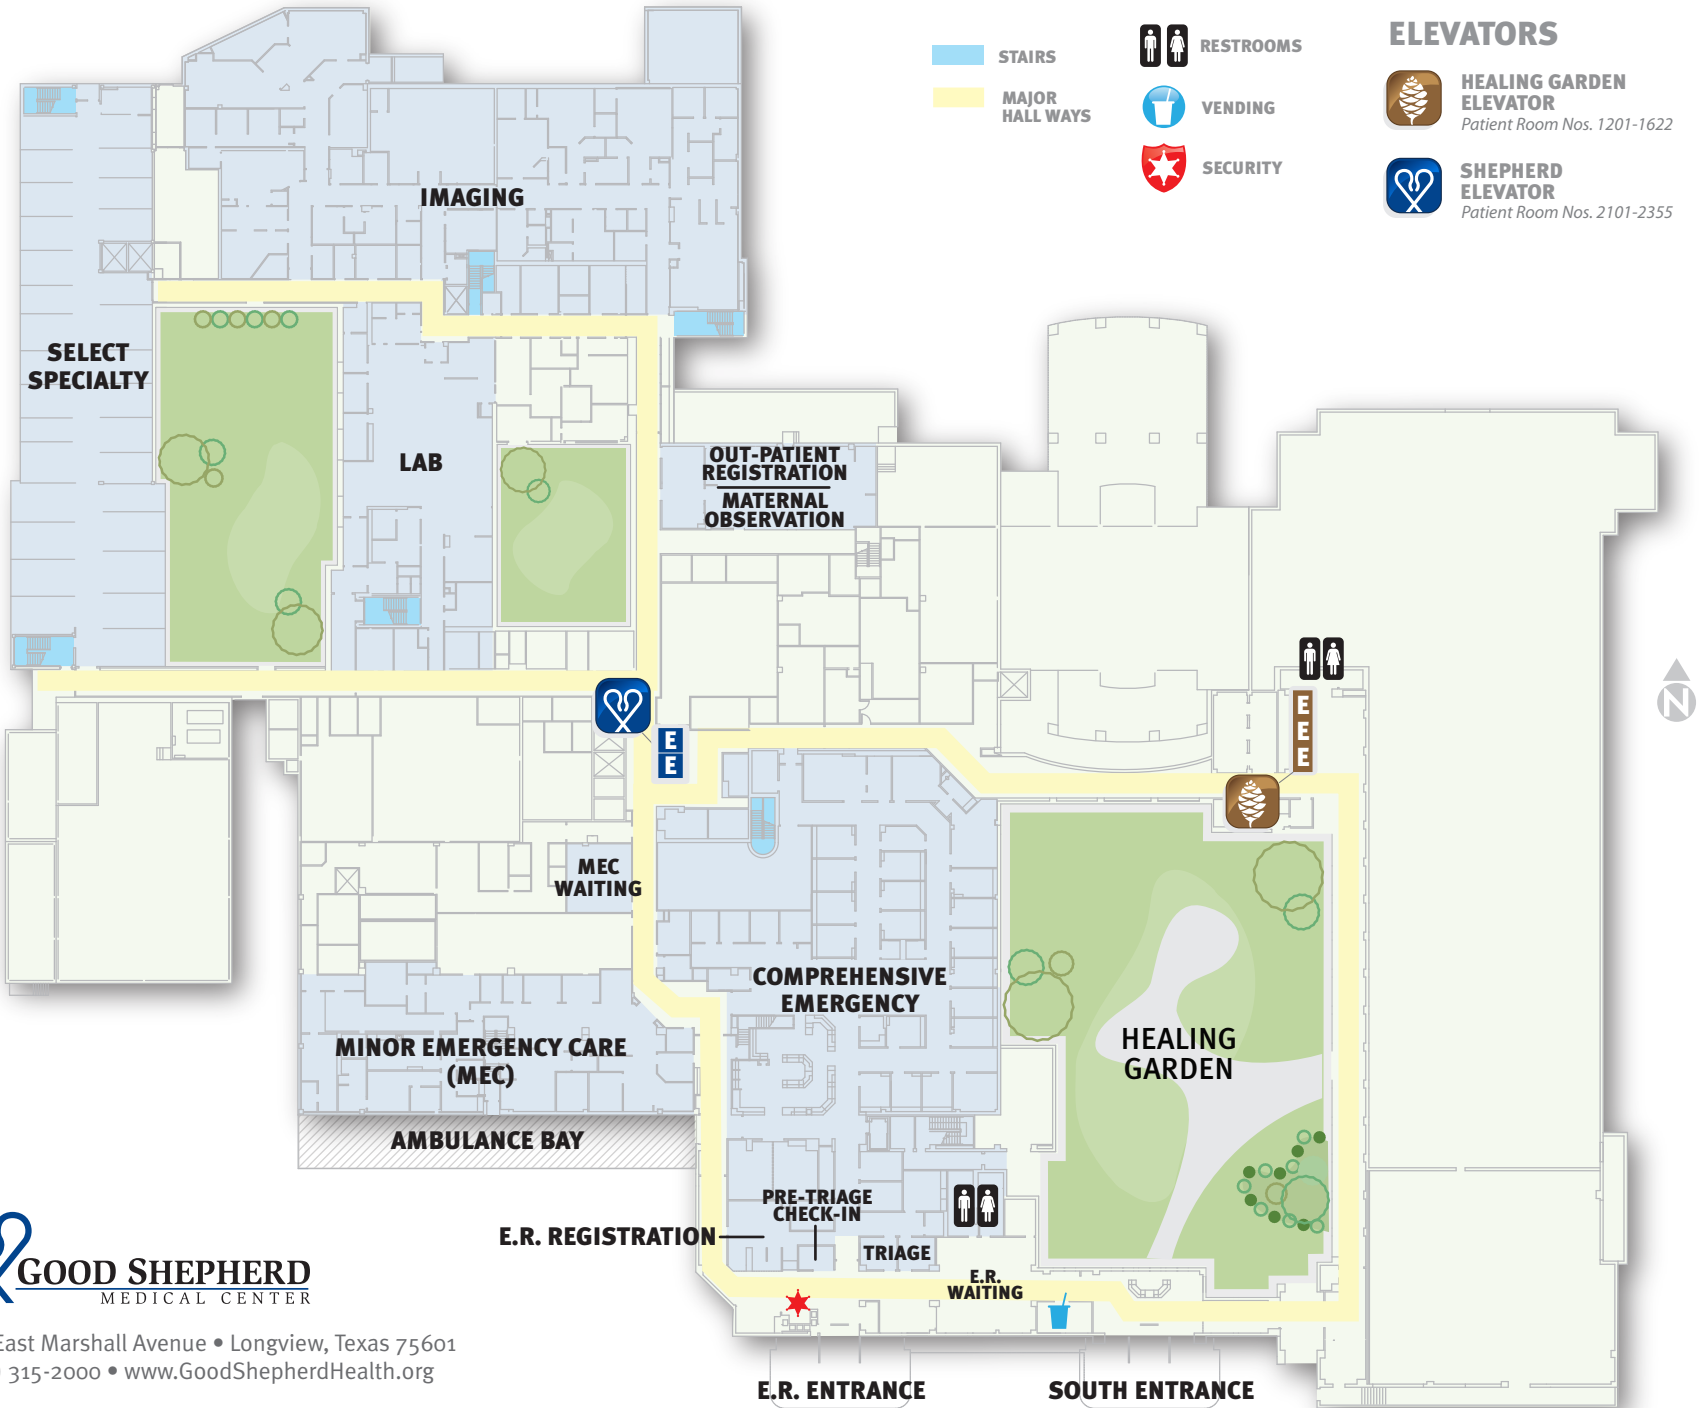

GROUND FLOOR

700 East Marshall Avenue • Longview, Texas 75601
(903) 315-2000 • www.GoodShepherdHealth.org