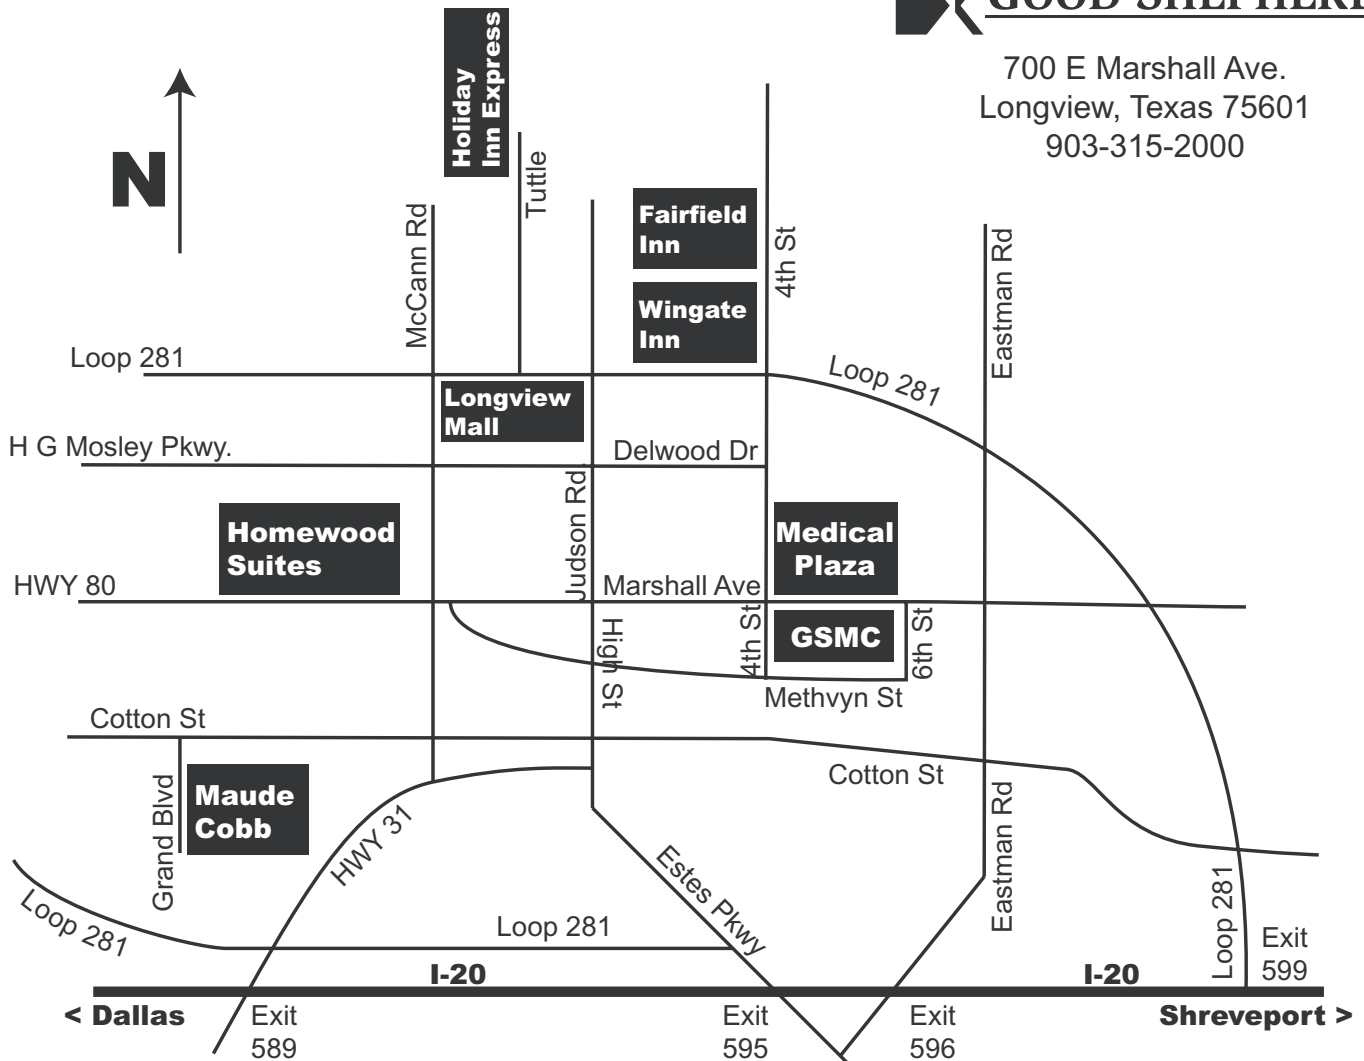

GOOD SHEPHERD

700 E Marshall Ave.
Longview, Texas 75601
903-315-2000

Fairfield Inn 3305 N. 4th St 903-663-1995	Homewood Suites 205 N. Spur 63 903-234-0214	Gregg County Airport HWY 322 903-643-3031
Wingate Inn 431 E. Loop 281 903-663-3196	Holiday Inn Express 300 Tuttle Drive 903-663-6464	
Longview Mall 3500 McCann Road 903-753-4452	Maude Cobb Activity Center 100 Grand Blvd 903-237-1230	

From Gregg County Airport - From Airport turn right onto Highway 322. At light, turn left onto Highway 149. At next light (after railroad tracks), turn right on Eastman Road (HWY 259). Travel on Eastman Road to Highway 80 (Marshall Ave) and turn left. At the second light, turn left onto 6th Street. First entrance on the right is the hospital and visitor parking.

From Dallas/Shreveport - From Interstate 20, take exit 596 (Eastman Road) to Highway 80 (Marshall Ave) and turn left. At the second light, turn left onto 6th Street. First entrance on the right is the hospital and visitor parking.